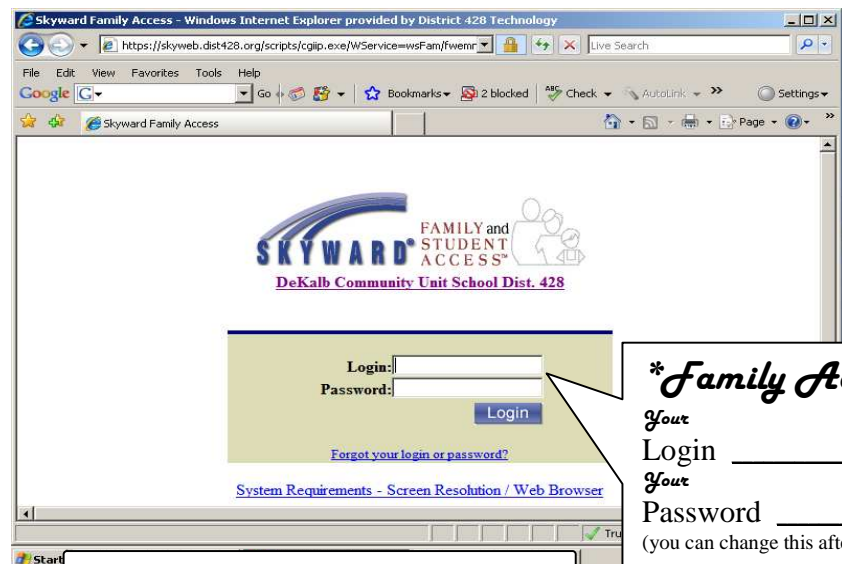

*Family Access

Your Login _____

Your Password _____

(you can change this after login)

Call the school with any questions **754-2241**